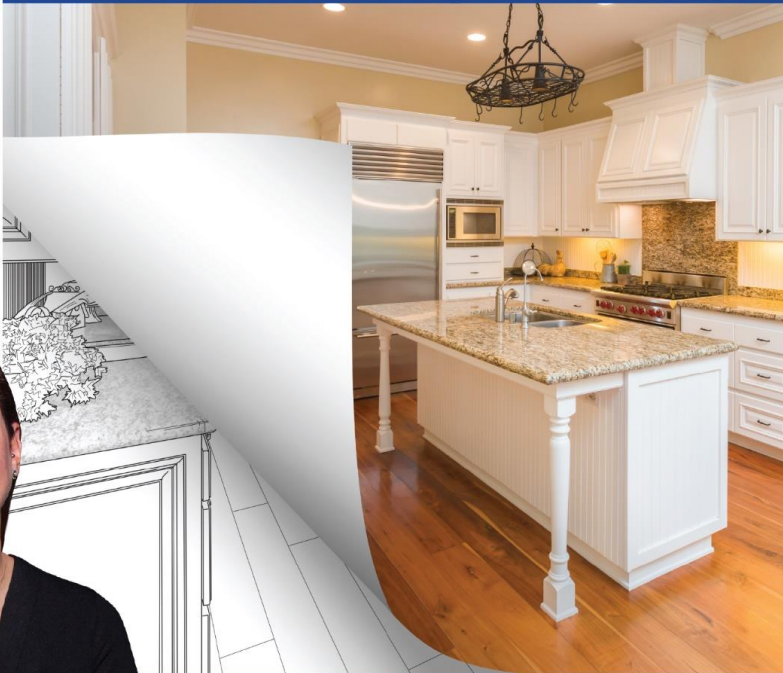

client proposal

	Lurgan Road
	9.29.23

Katie Marmero • Your Kieffer's Trade Account Manager • katie@kieffers.com

CL3650UFDIDSP

36" Sub-Zero French Door Refrigerator/Bottom Freezer

Built-in, 15.7 cu. Ft. capacity, 3 adjustable spill-proof glass shelves, Dual refrigeration, Air purification system, Internal dispenser, Ice maker, Microprocessor control

SO3050PESP

30" Wolf E Series Single Wall Oven

Convection, 10 cooking modes, Self-cleaning, E-series oven, 2 fans, 4 heating elements

MC24

24" Wolf Convection Microwave

Built in or countertop, Sleek, black glass design, Gourmet mode, Quick start control, Keep warm mode, 900 watts power Removable ceramic turntable, Slow cook mode, Removable low rack, Interactive display, One touch door open

Picture Shown w/Trim Kit

CG365TS

Wolf 36" Gas Cooktop – 5 Burner

Dual stacked, sealed burners, Flame recognition, Automatic Reignition, BTU from 300 to 18,000 for melting to searing, True simmer setting on all burners, Illuminated, cool to touch knobs